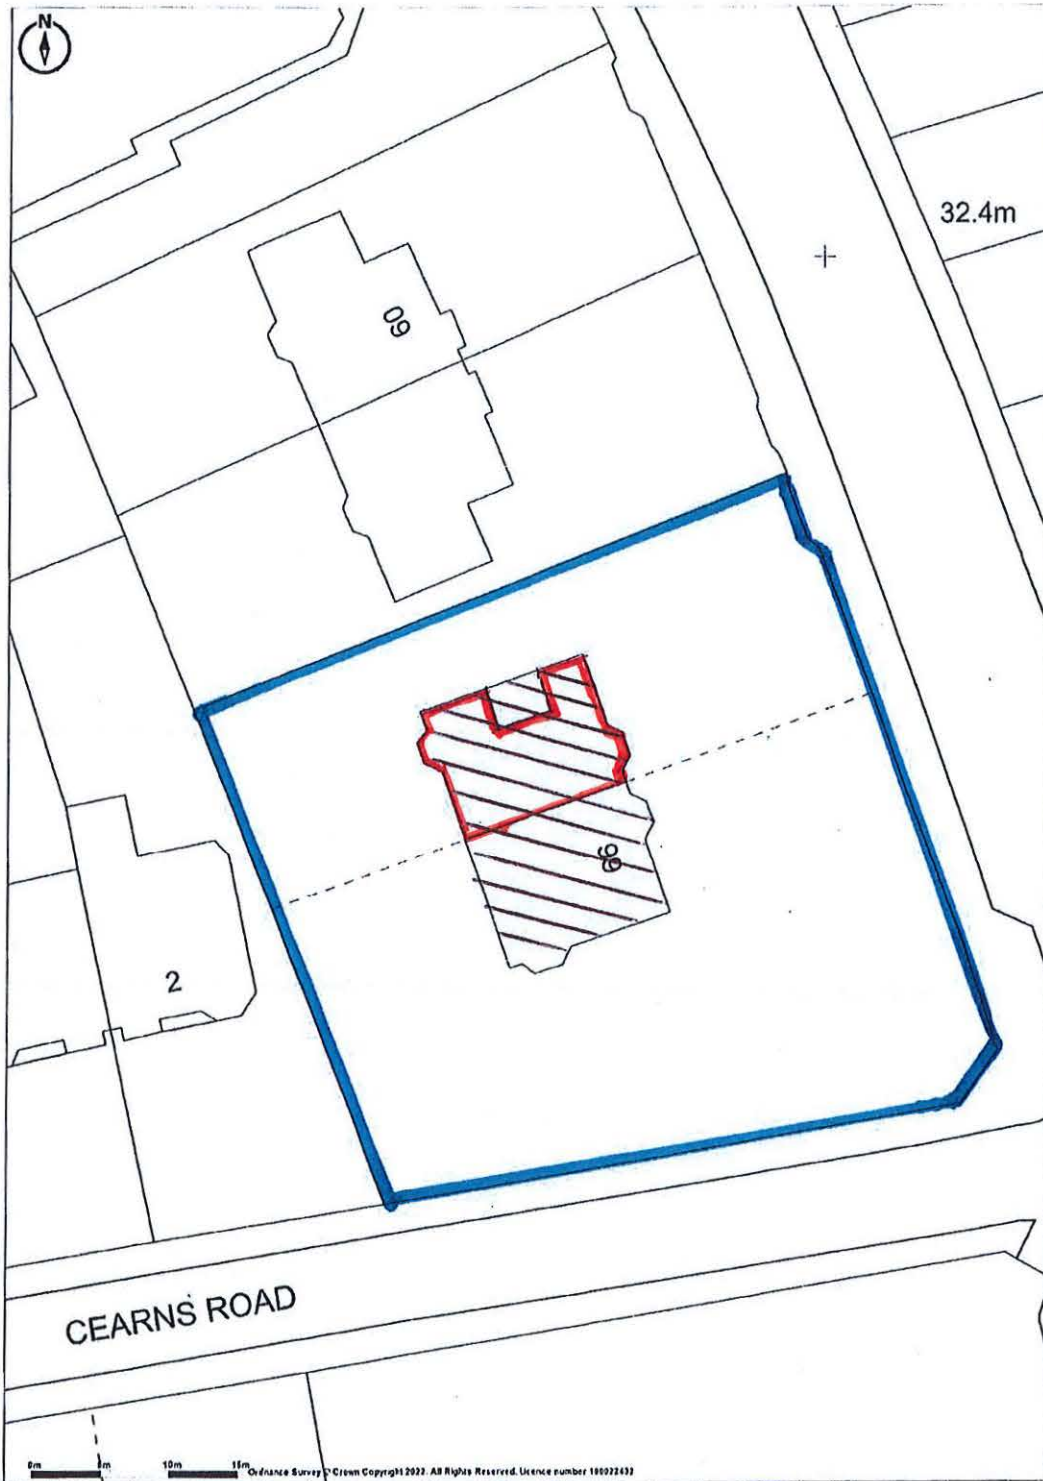

Ground Floor Flat
64a Palm Grove
Birkenhead

Promap
LANDMARK INFORMATION

Ordnance Survey © Crown Copyright 2022. All Rights Reserved.
Licence number 100022432
Plotted Scale - 1:500, Paper Size - A4

GROUND FLOOR ONLY