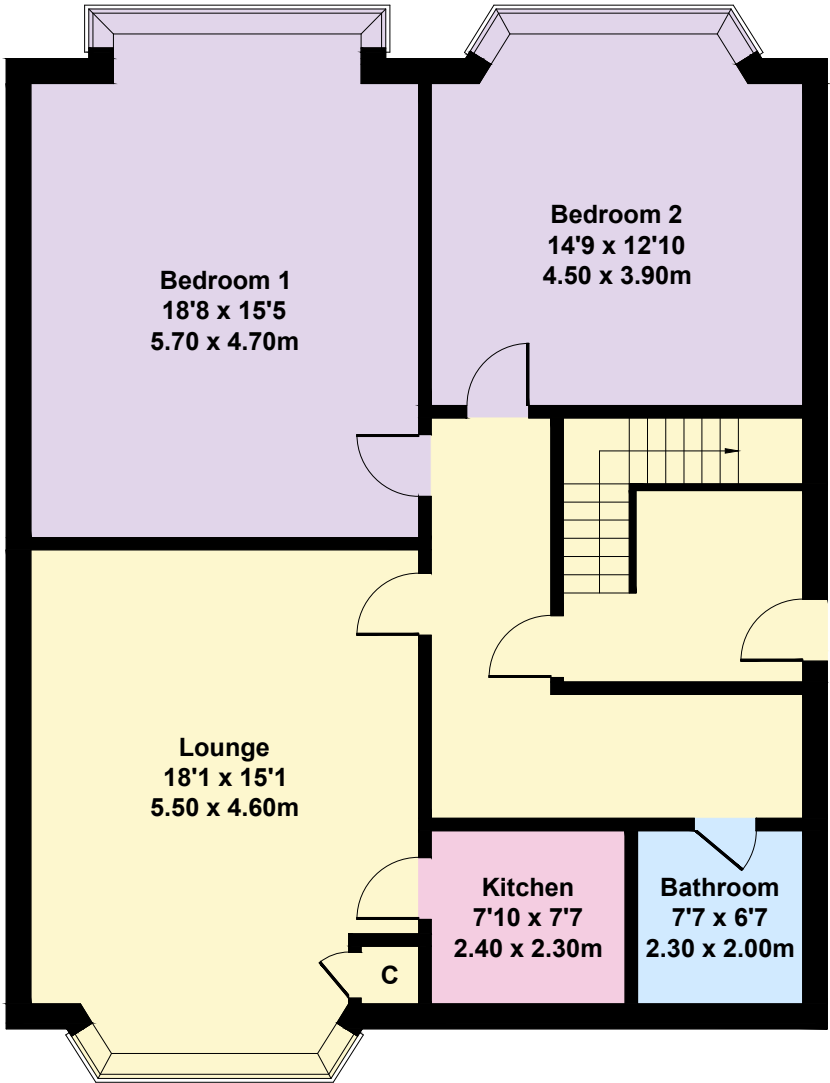

# 64a Palm Grove

Approximate Gross Internal Area  
1184 sq ft - 110 sq m

## SKETCH PLAN FOR ILLUSTRATIVE PURPOSES ONLY

All measurements walls, doors, windows, fittings and appliances, their sizes and locations, are approximate only. They cannot be regarded as being a representation by the seller, nor their agent.